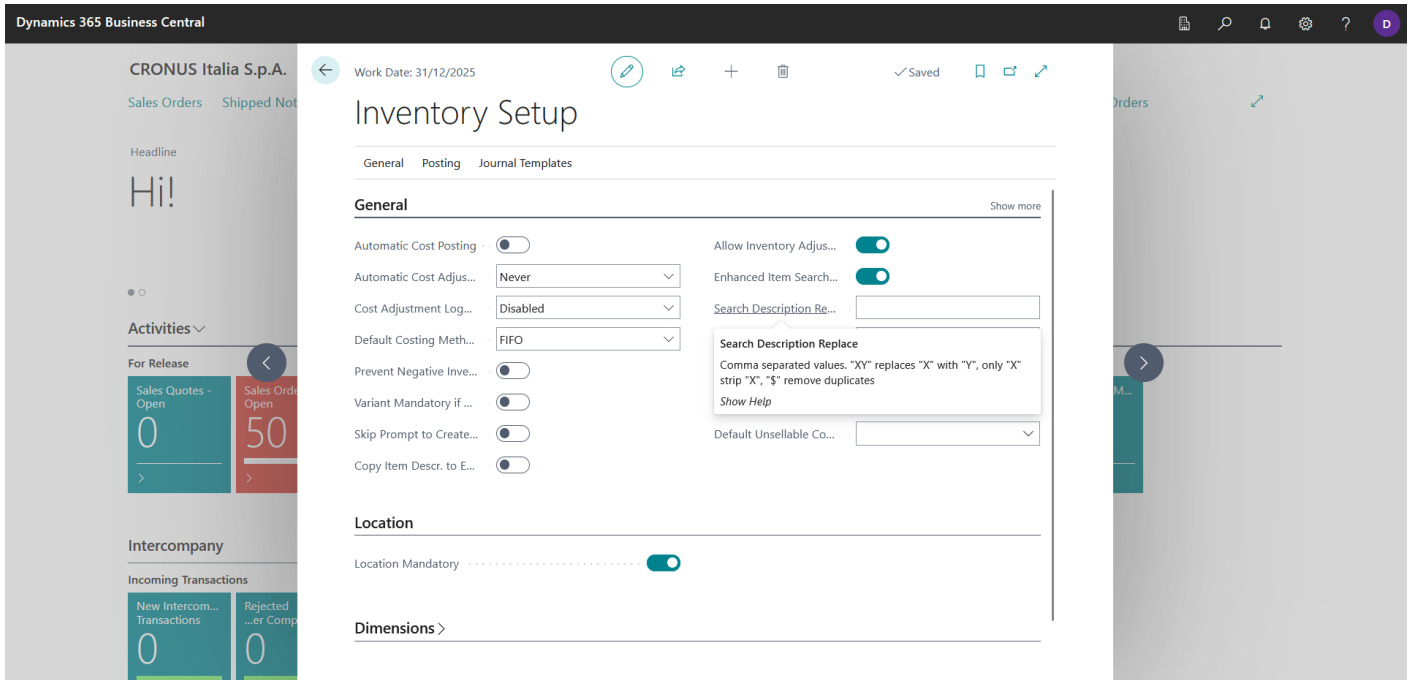

Item additional information

Enhanced Search Description

Function `W1IN001A` enhance Search Description with character replacing.

Revision #1

Created 2025-05-20 09:24:00 UTC by Simone Giordano

Updated 2025-05-20 10:42:16 UTC by Simone Giordano